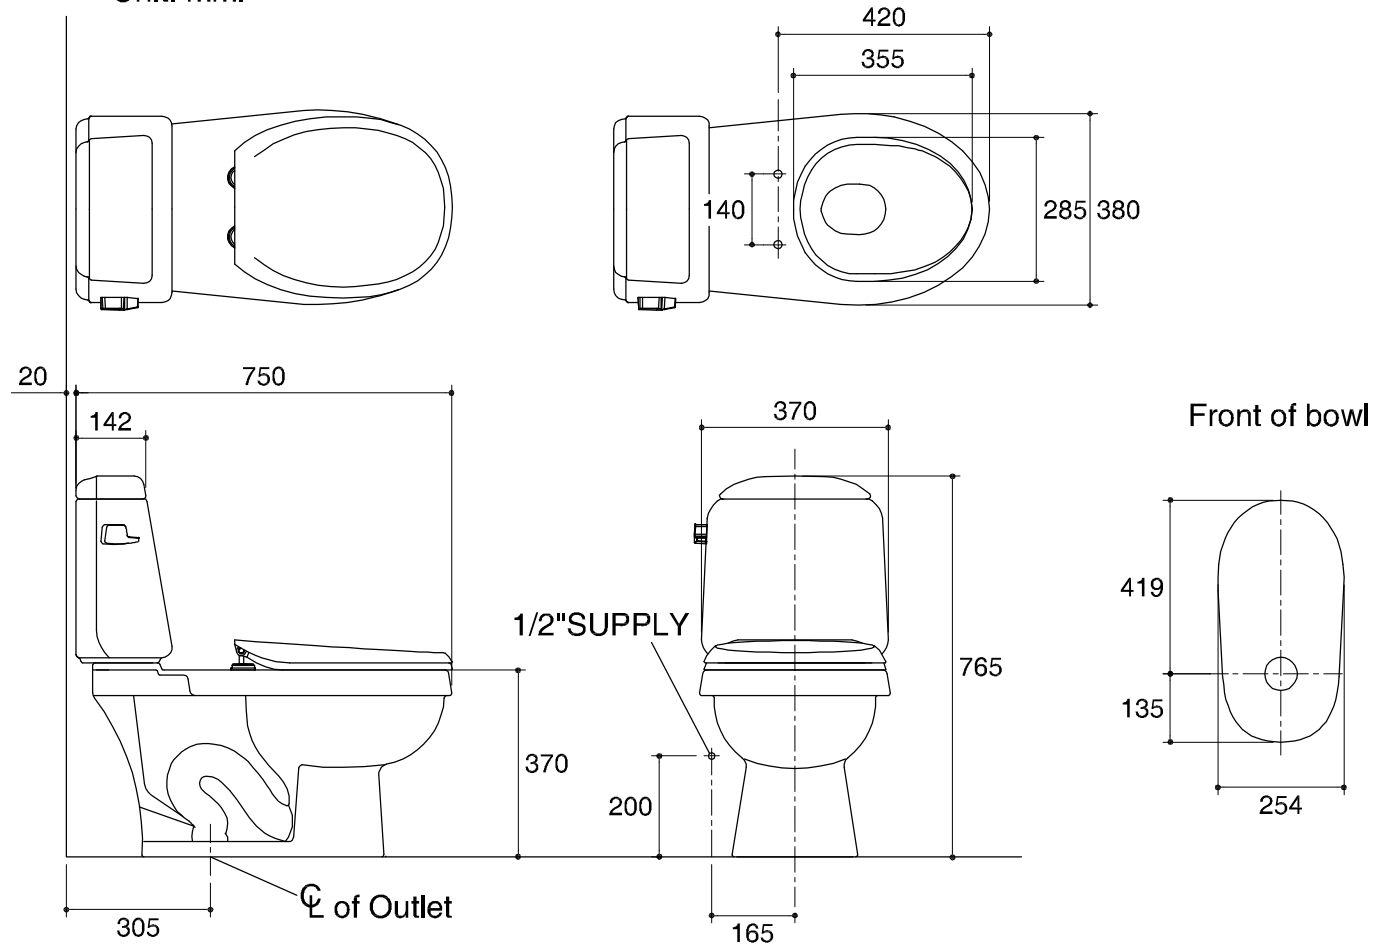

Dimensions are approximate.  
Unit: mm.

<b>SKU</b>	<b>K-18845X-WK</b>
<b>Name</b>	<b>SUPER SAVE</b>
<b>Description</b>	<b>2PC TOILET</b>

**KARAT**

\* The recommended dimension for installation can be adjusted according to user preferences and layout.